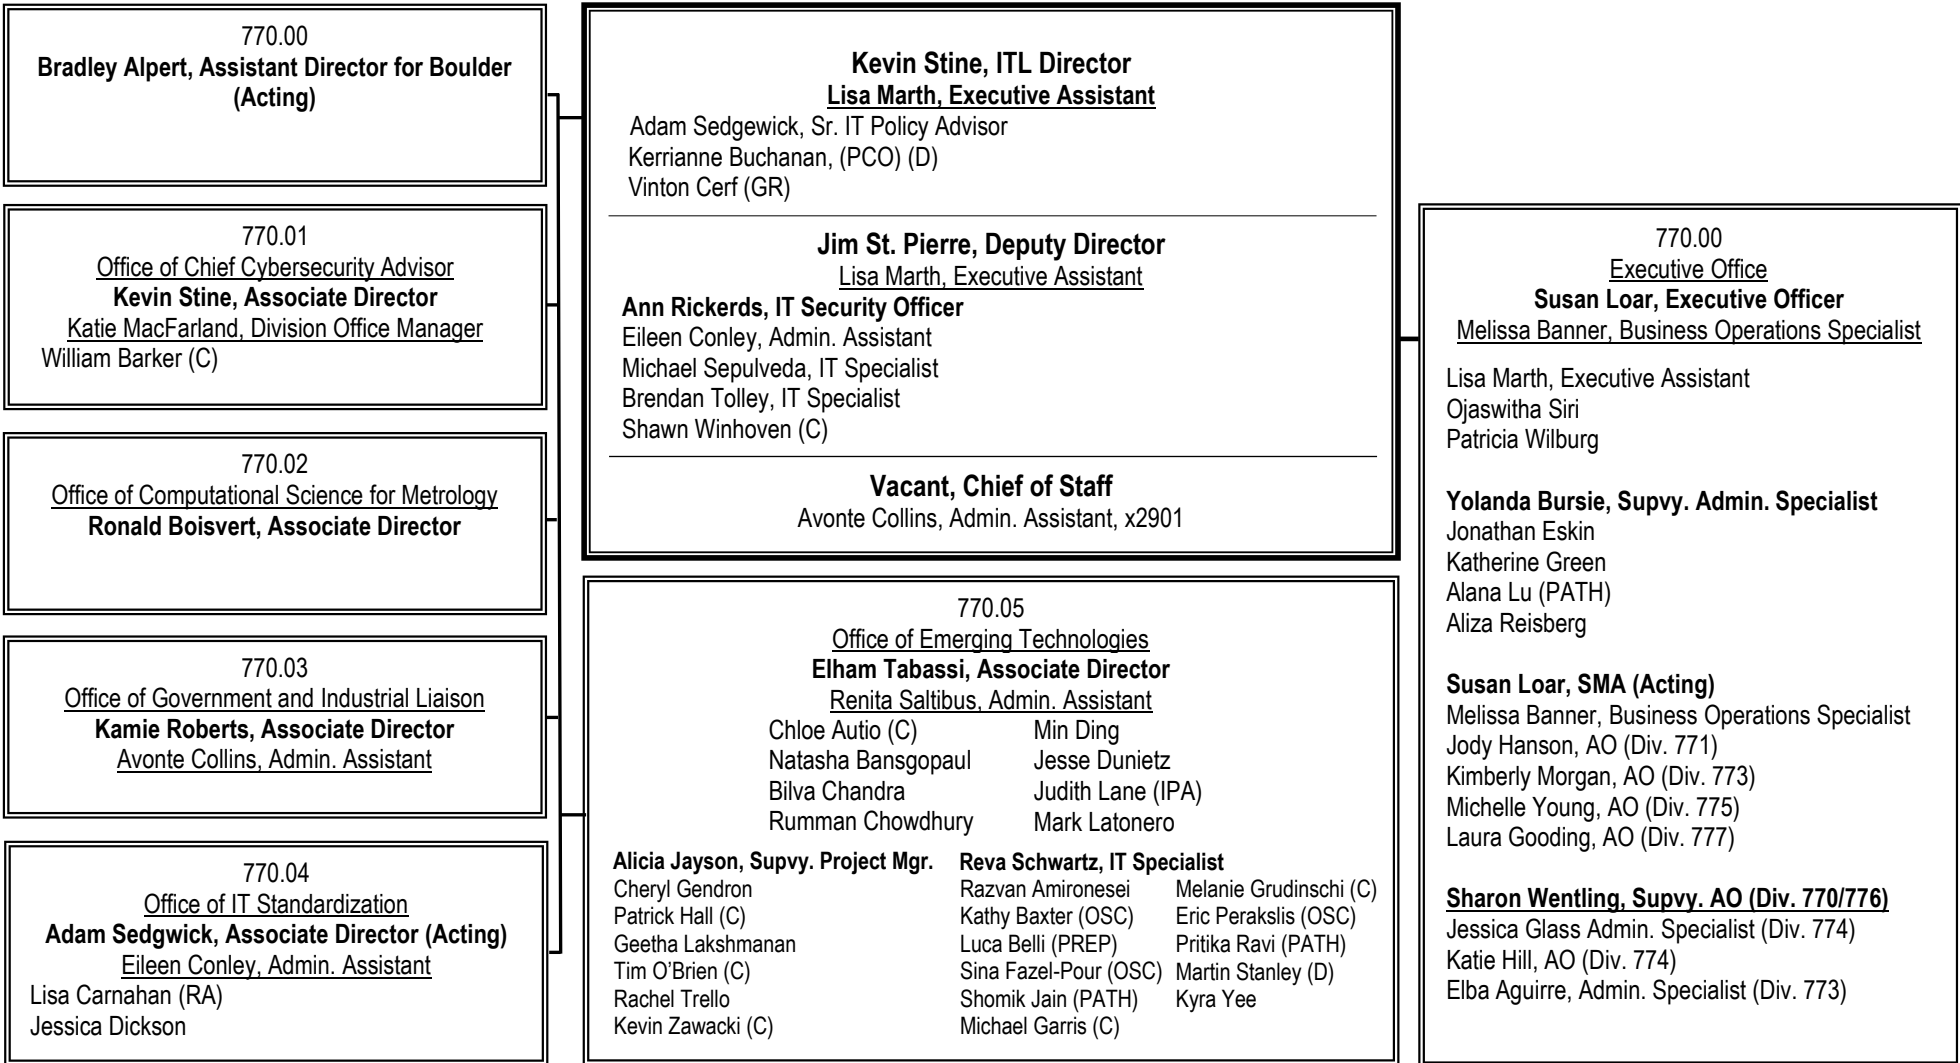

FTP/PTP/TERM	NF	PD	PREP	F	ScE	C	OSC	GR	D	PATH	SHIP	SURF	SVP	V	Vacant	TOTAL	DO	IPA	RA
42	0	0	1	0	0	8	2	1	2	3	0	0	0	0	1	60	1	1	1

(R. Boisvert 771, M. Frey 776, K. MacFarland 777)

770 Information Technology Laboratory (ITL) – Lab Office