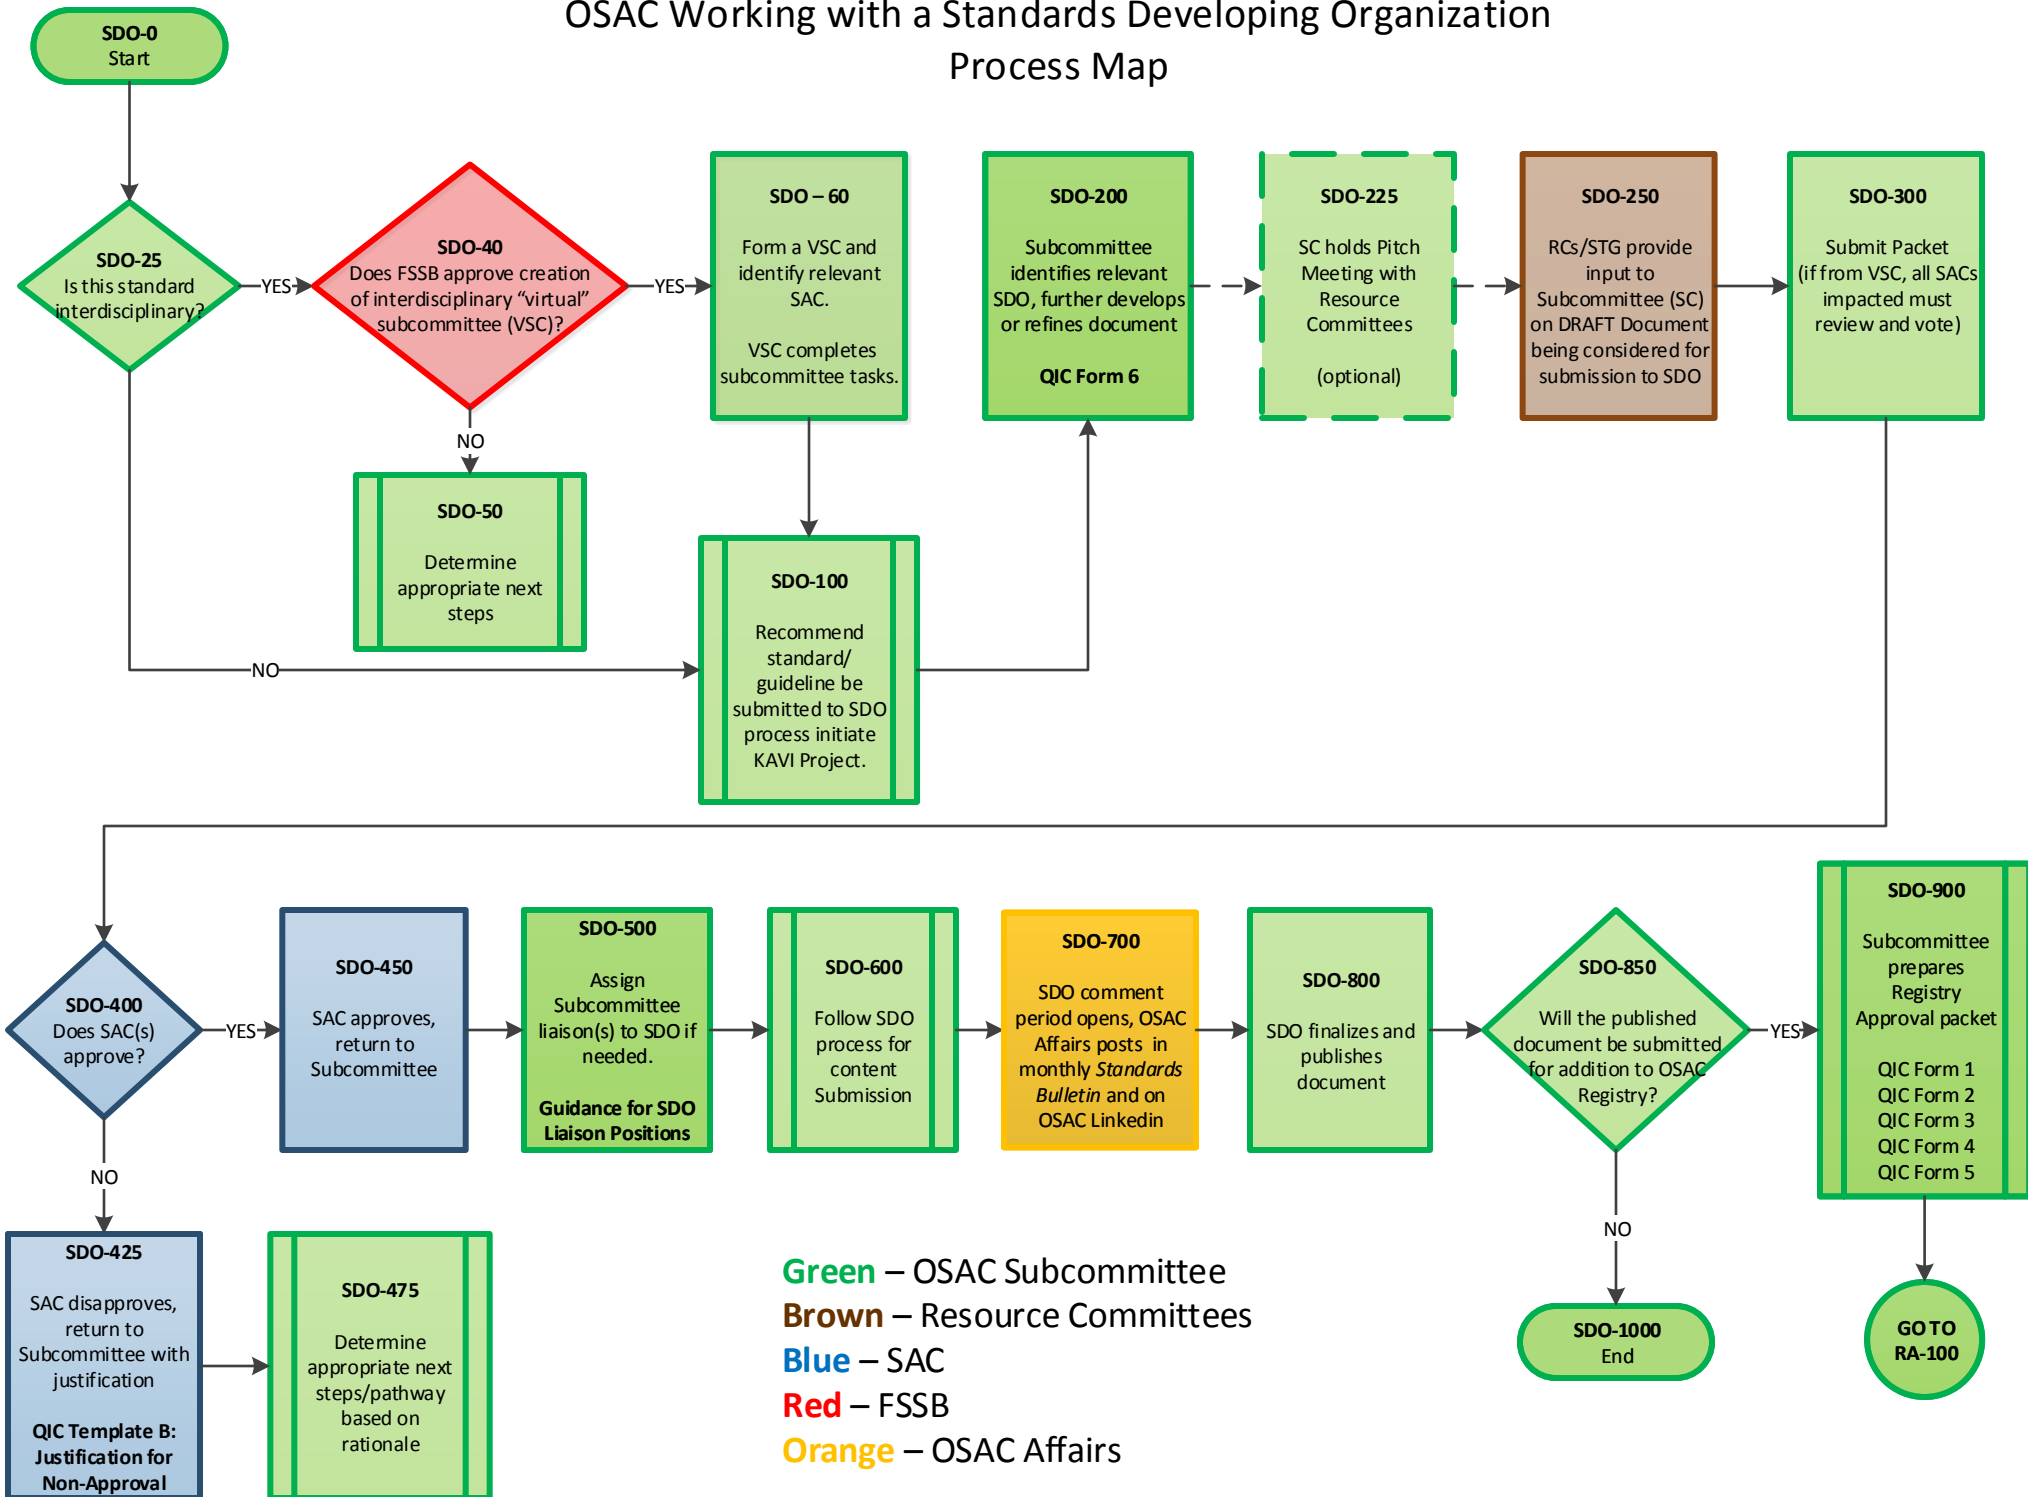

# OSAC Working with a Standards Developing Organization Process Map

**Green** – OSAC Subcommittee  
**Brown** – Resource Committees  
**Blue** – SAC  
**Red** – FSSB  
**Orange** – OSAC Affairs