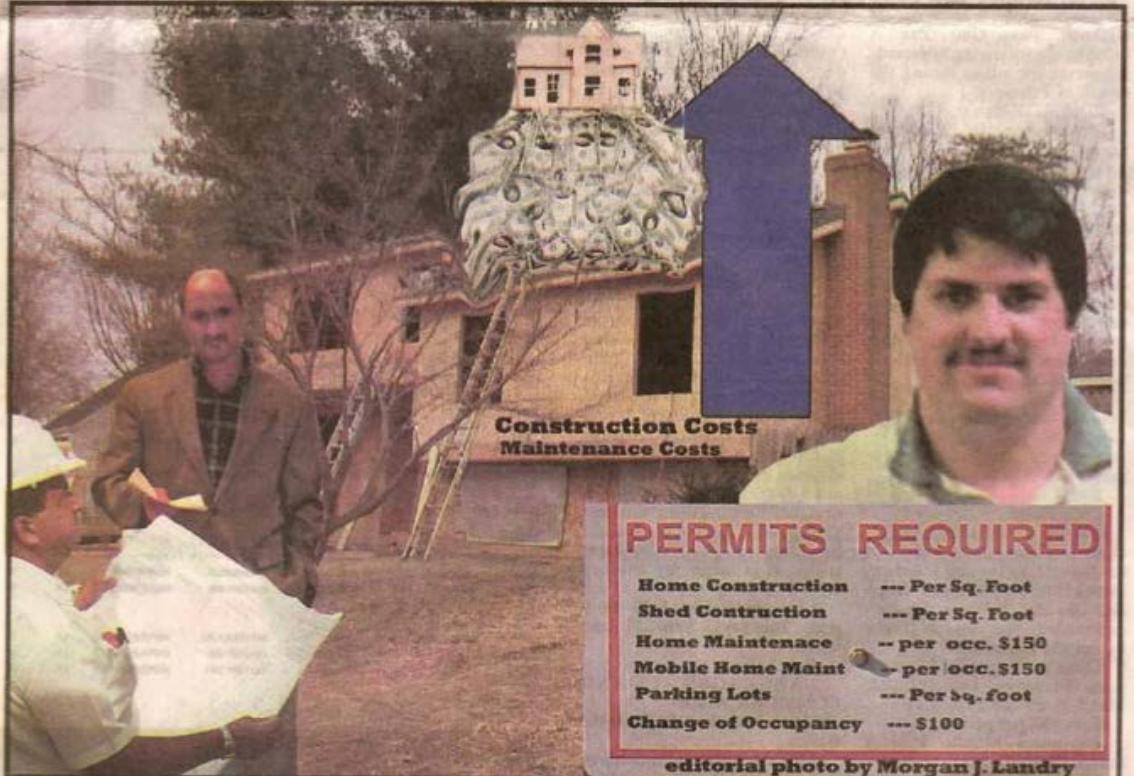

PUBLIC PERCEPTION SOCIAL ENVIRONMENT

Jury to eye permits and building codes in Assumption Parish

Life in Assumption could change drastically unless you voice your opinion

Story by Morgan J. Landry
At the last meeting of the Assumption Parish Police Jury John Boudreaux brought two pro-

the rules will be and to whom those rules will be applied to will all be determined by your police juror. Jurors will no longer be able to

Code Council, and Noel has a way of thinking that is logical and fits the poor man's pocketbook. John Boudreaux and Kevin Belanger

Kevin Belanger, CEO of South Central Planning Commission, the agency that helps implement new procedures within the parish gov-