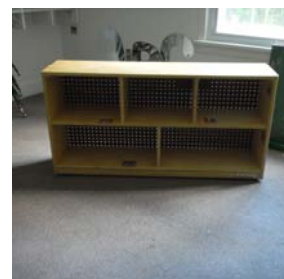

Wooden Storage Unit

Dimensions: 48"W x 13"D x 30"H

Quantity: 1

Wooden Storage Unit

Dimensions: 48"W x 12"D x 36.5"H

Storage unit is on wheels.

Quantity: 1

Sensory Table

Dimensions: 28.5"W x 18"D x 21"H

Quantity: 1

Sensory Table

Dimensions: 48"W x 24"D x 24.5"H

Quantity: 1

Wood Storage Unit

Dimensions: 48"W x 12"D x 25"H

Storage unit is on wheels.