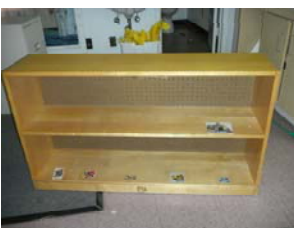

Tray sits out ~12" from wall

Mounts to wall

Quantity: 1

Bookcase

Dimensions: 31.5"W x 11.5"D x 29"H

Quantity: 1

Wooden Storage

Dimensions: 48"L x 12"D x 27.5"H